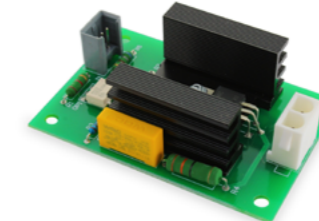

## VEOV0015

OV0015

Necta

ITA Scheda elettronica controllo OUT / R adattabile

ENG Electronic control board OUT / R adaptable