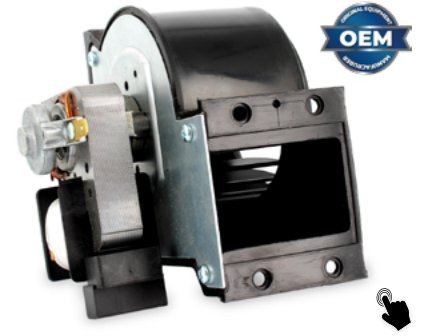

VE912119800A

9121.198.00A
Saeco
ITA Aspiratore polveri/fumi 230V - 50/60Hz adattabile
ENG Dust/fumes extractor 230V - 50/60Hz adaptable