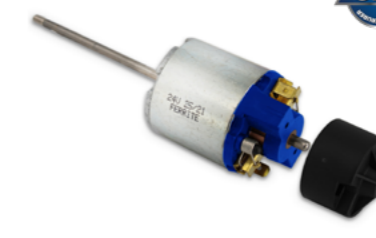

VE90006006

Z0090006006 - 090006006

Rheavendors

ITA Cinghia dentata 90x1031 adattabile

ENG Timing belt 90x1031 adaptable

VE90003040

0600016405R Z0090003040

Rheavendors

ITA Motore 24VDC albero Ø 4mm per pompa solubili

ENG Soluble pump motor 24VDC 4mm Ø shaft

VE600016405R

0600016405R

Rheavendors

ITA Pompa solubili completa 24VDC adattabile

ENG Soluble pump 24VDC adaptable