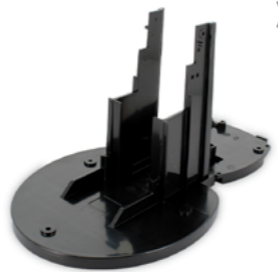

DBF044

BF044
Didiesse

ITA Termoblocco inferiore per diffusore Baby Frog

ENG Lower thermoblock for BabyFrog diffuser

DBF046

BF046
Didiesse

ITA Alloggio portacialda Baby Frog

ENG BabyFrog pod holder housing