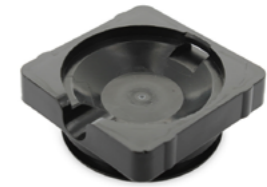

DBF041

BF041
Didiesse

ITA Diffusore in plastica Baby Frog

ENG BabyFrog plastic diffuser

DBF044

BF044
Didiesse

ITA Termoblocco inferiore per diffusore Baby Frog

ENG Lower thermoblock for BabyFrog diffuser

DBF046

BF046
Didiesse

ITA Alloggio portacialda Baby Frog

ENG BabyFrog pod holder housing